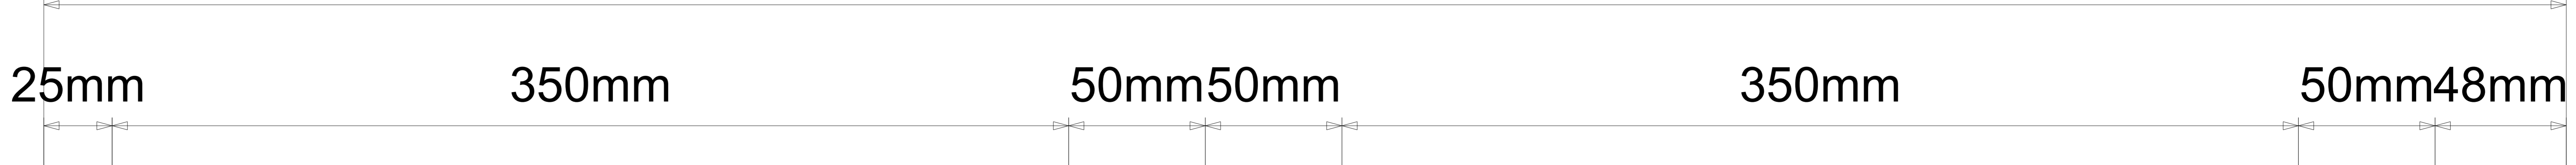

923mm

- Margin
- Edge of product
- Bleed limit 5-5 mm (background must fill it)
- Fold line

resolution: min. 300 DPI
 colours: CMYK or Pantone
 formats: PDF, EPS, AI, (vectorial)

The green line indicates the area all non-background object-texts, logos, etc.
 The pink outline the maximum size of graphic visible on the product.
 The black line indicates the size of the required graphics including bleed.
 The blue line indicates the folding.