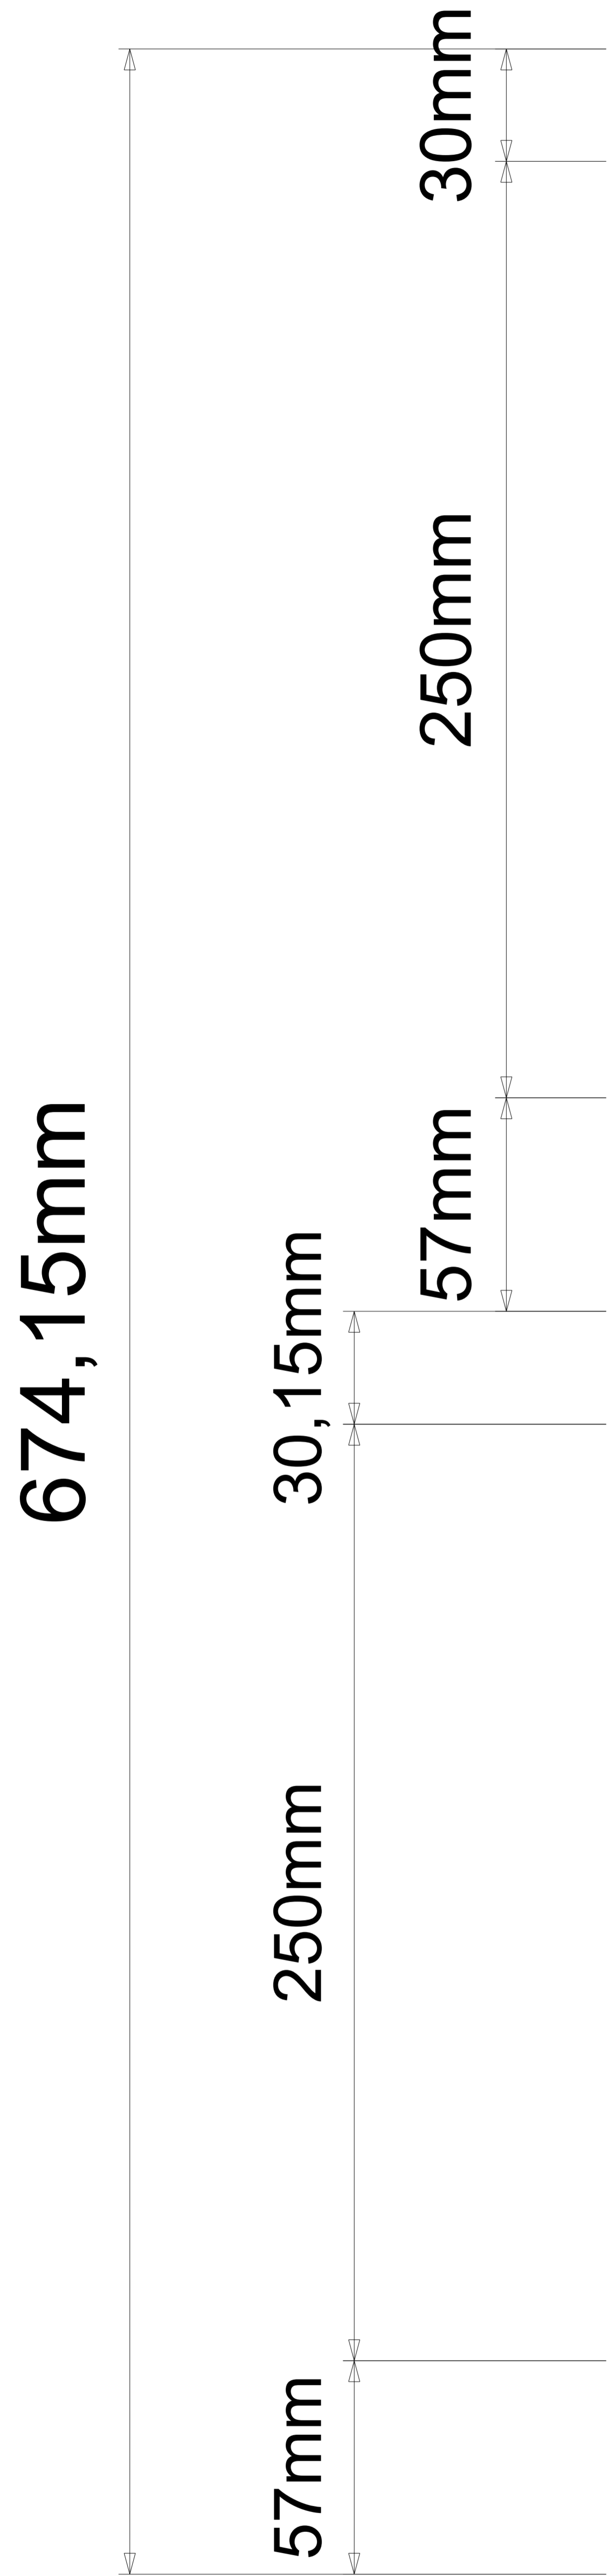

923mm

- Margin
- Edge of product
- Bleed limit 5-5 mm (background must fill it)
- Fold line

resolution: min. 300 DPI
 colours: CMYK or Pantone
 formats: PDF, EPS, AI, (vectorial)

The green line indicates the area all non-background object-texts, logos, etc.
 The pink outline the maximum size of graphic visible on the product.
 The black line indicates the size of the required graphics including bleed.
 The blue line indicates the folding.