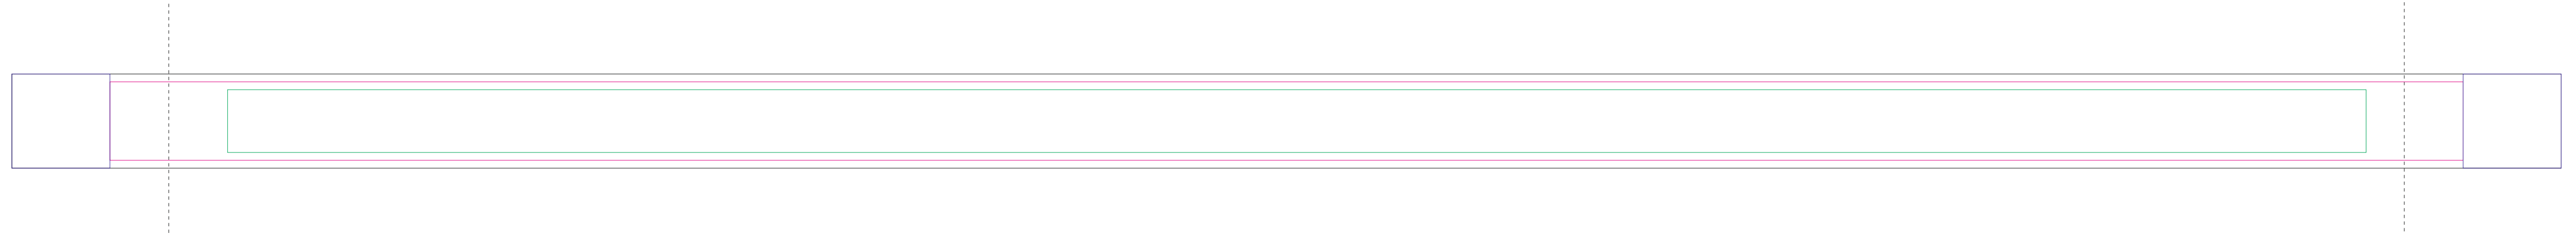

EARPHONE

- Margin
- Edge of product
- Bleed limit 3-3 mm (background must fill it)

LANYARD

FRONT

BACK

The relative position of the graphics on the back side of the ribbon may differ from the front side!

resolution: min. 300 DPI
colours: CMYK
formats: TIFF, PDF, EPS, AI, CDR

- Margin
- Edge of product
- Bleed limit 2-2 mm (background must fill it)
- Seam

The green line indicates the area all non-background object-texts, logos, etc.
The pink outline the maximum size of graphic visible on the product.
The black line indicates the size of the required graphics including bleed.
The blue line the size of the required graphics including bleed and fold.
The dash line indicates the point of the seam.

+25 mm seam by the small strip with background colour